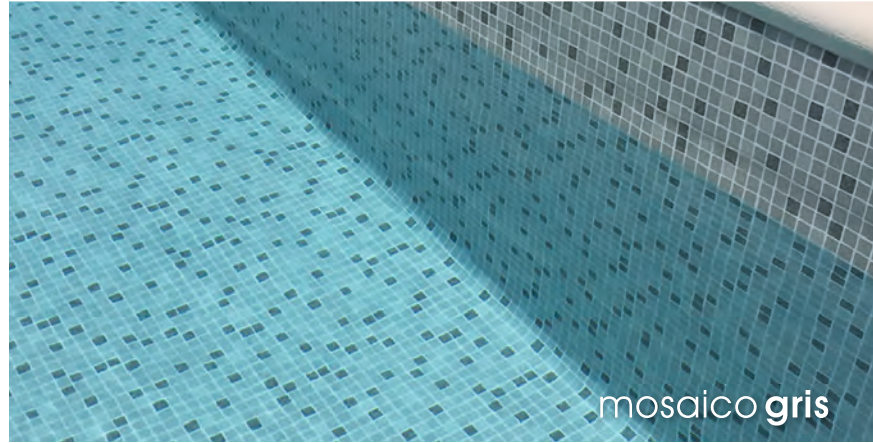

negro

gris oscuro

gris claro

**ELBE** blue<sup>®</sup>  
LINE

ULTIMATE POOL SURFACE

Made in Germany

ART SERIES

azul mármol

mosaico gris

mosaico azul

mosaico arena

azul mármol

mosaico arena

mosaico gris

**ELBE** blue<sup>®</sup>  
LINE

ULTIMATE POOL SURFACE