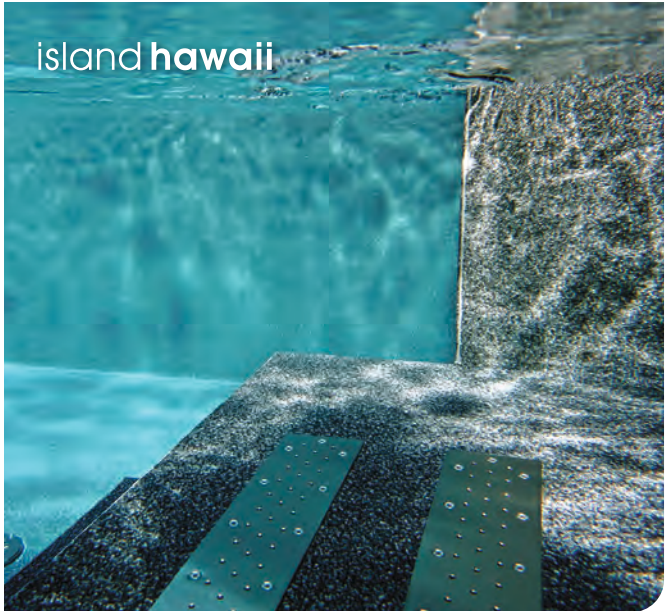

island hawaii