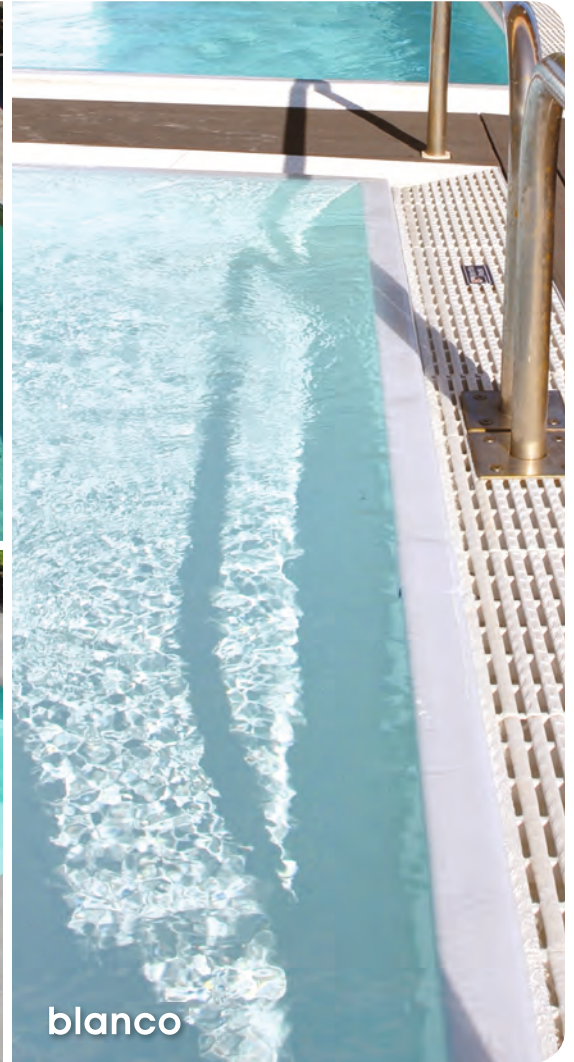

azul claro

NATURAL SERIES

arena

ULTIMATE POOL SURFACE

Made in Germany

turquesa

blanco

NATURAL SERIES

negro

gris oscuro

gris claro

**ELBE** blue<sup>®</sup>  
LINE

ULTIMATE POOL SURFACE

Made in Germany

ART SERIES

azul mármol