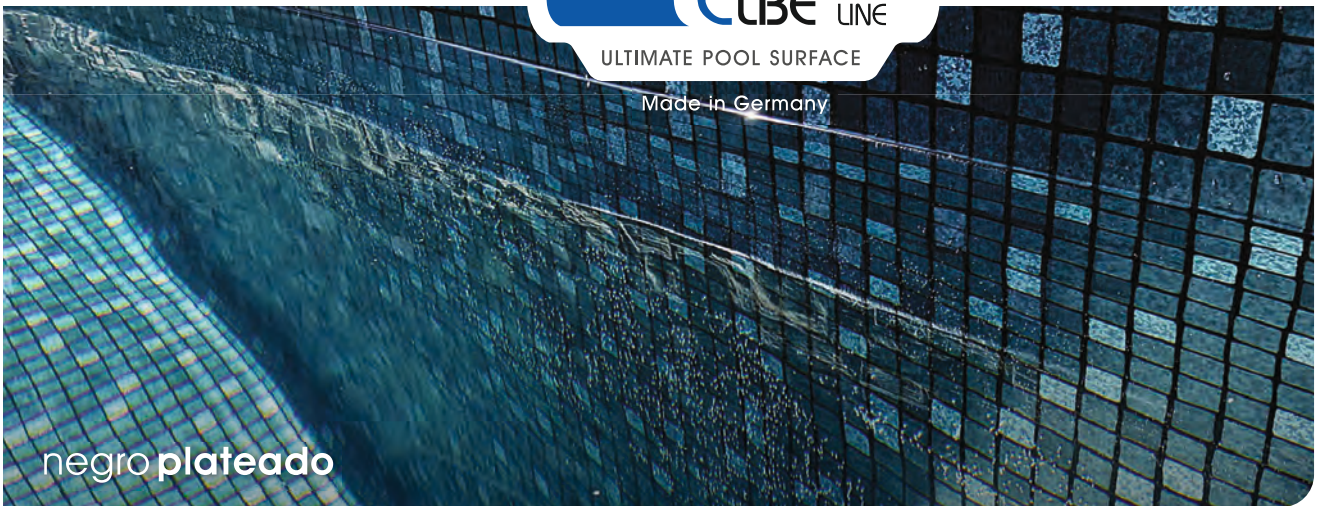

ULTIMATE POOL SURFACE

Made in Germany

negro plateado