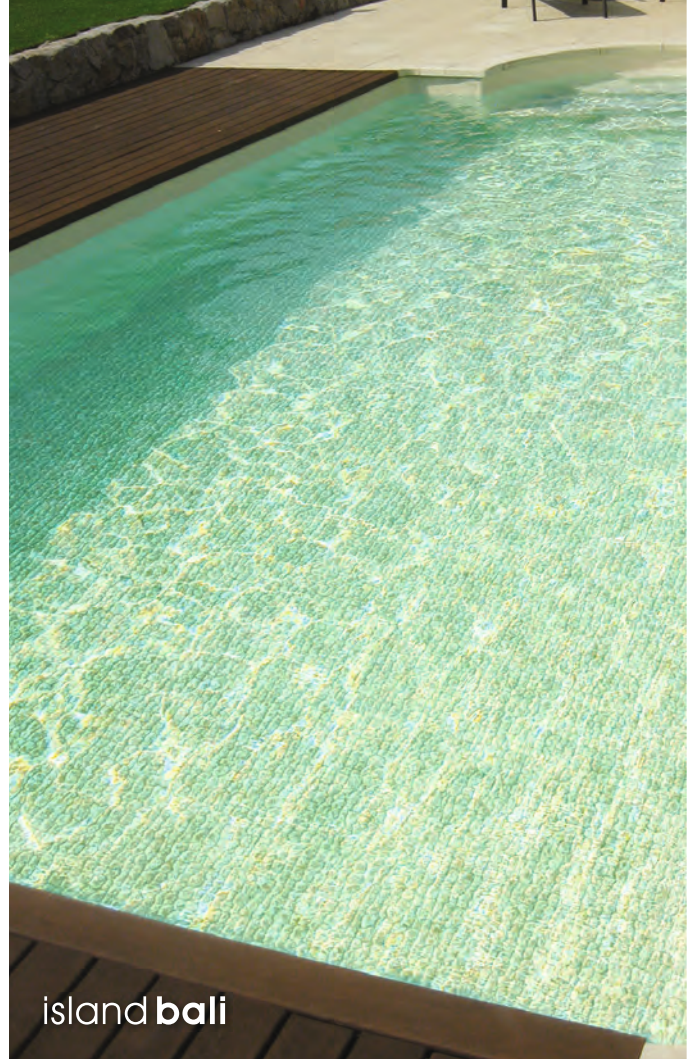

island **capri**

island **bali**